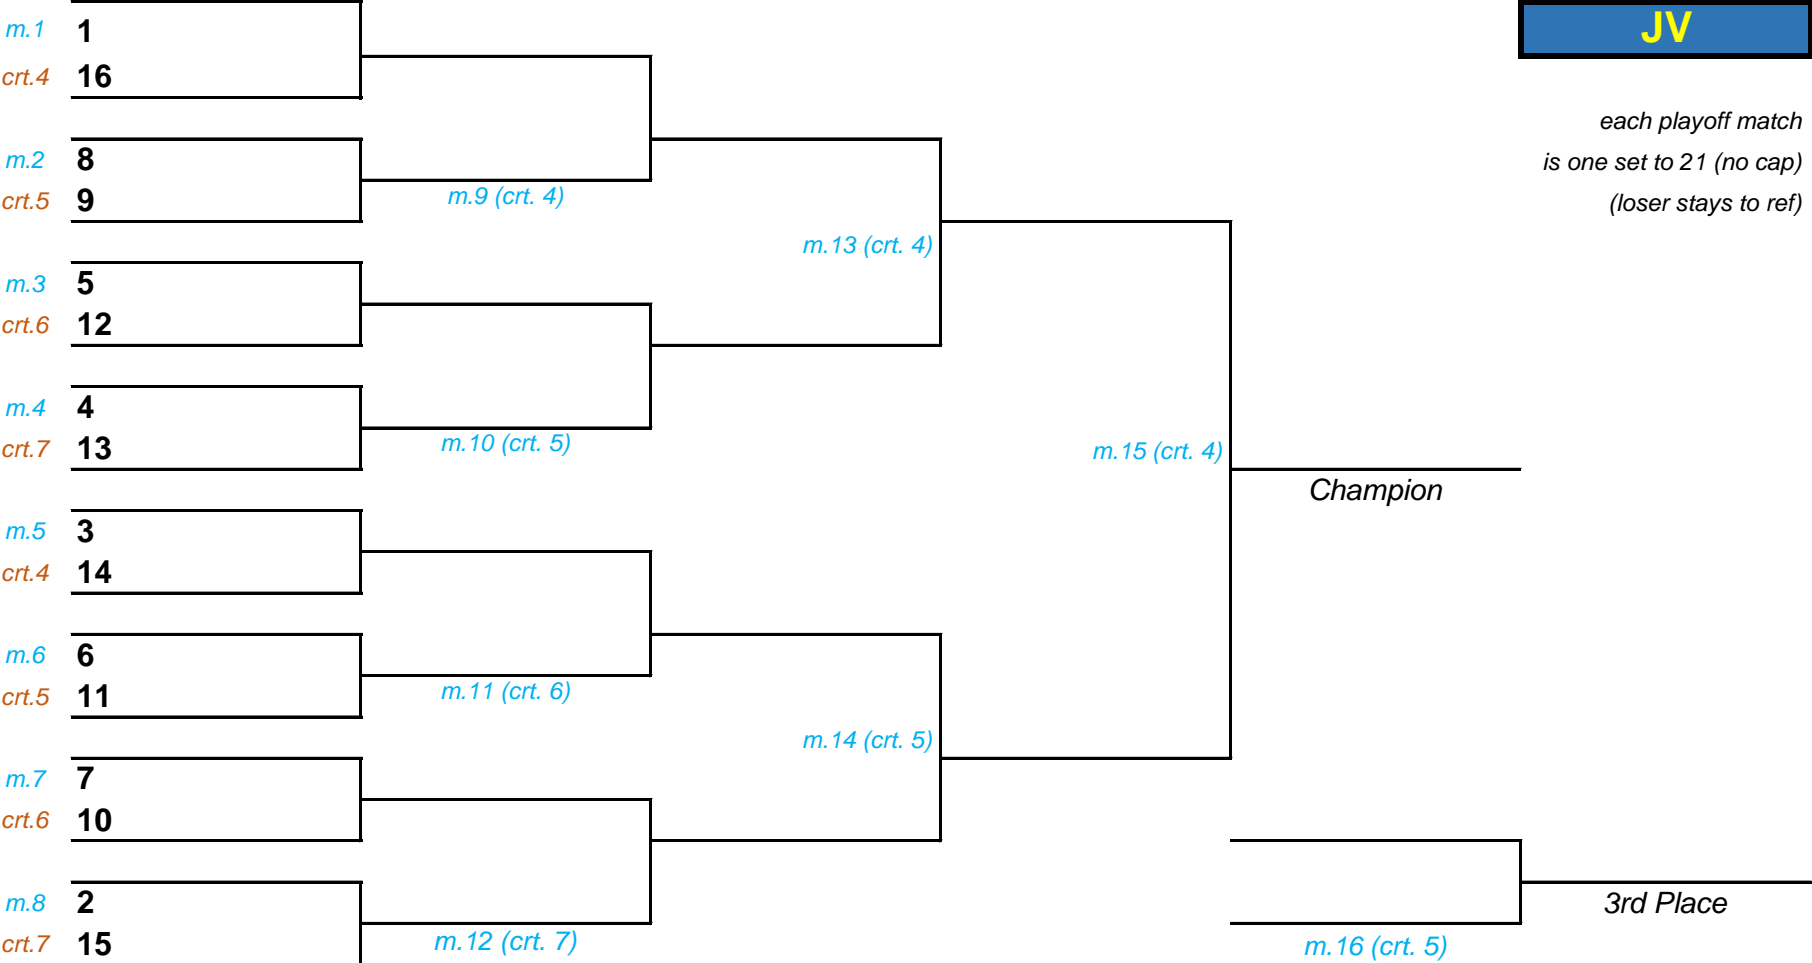

Gold Division Playoff Bracket

JV

each playoff match
is one set to 21 (no cap)
(loser stays to ref)

	12:30pm	1:00pm	1:30pm	2:00pm	2:30pm
Court	Round 1	Round 2	Round 3	Round 3	Round 4
4	m.1	m.5	m.9	m.13	m.15
5	m.2	m.6	m.10	m.14	m.16
6	m.3	m.7	m.11	n/a	n/a
7	m.4	m.8	m.12	n/a	n/a

Silver Division Playoff Bracket

JV

each playoff match
is one set to 21 (no cap)
(loser stays to ref)

Silver Champ

3rd Place (tie)

m.5 & m.6 losers

	12:30pm	1:00pm	1:30pm	2:00pm	2:30pm
Court	Round 1	Round 2	Round 3	Round 4	Round 5
8	m.1	m.3	m.5	m.7	m.9
9	m.2	m.4	m.6	m.8	n/a