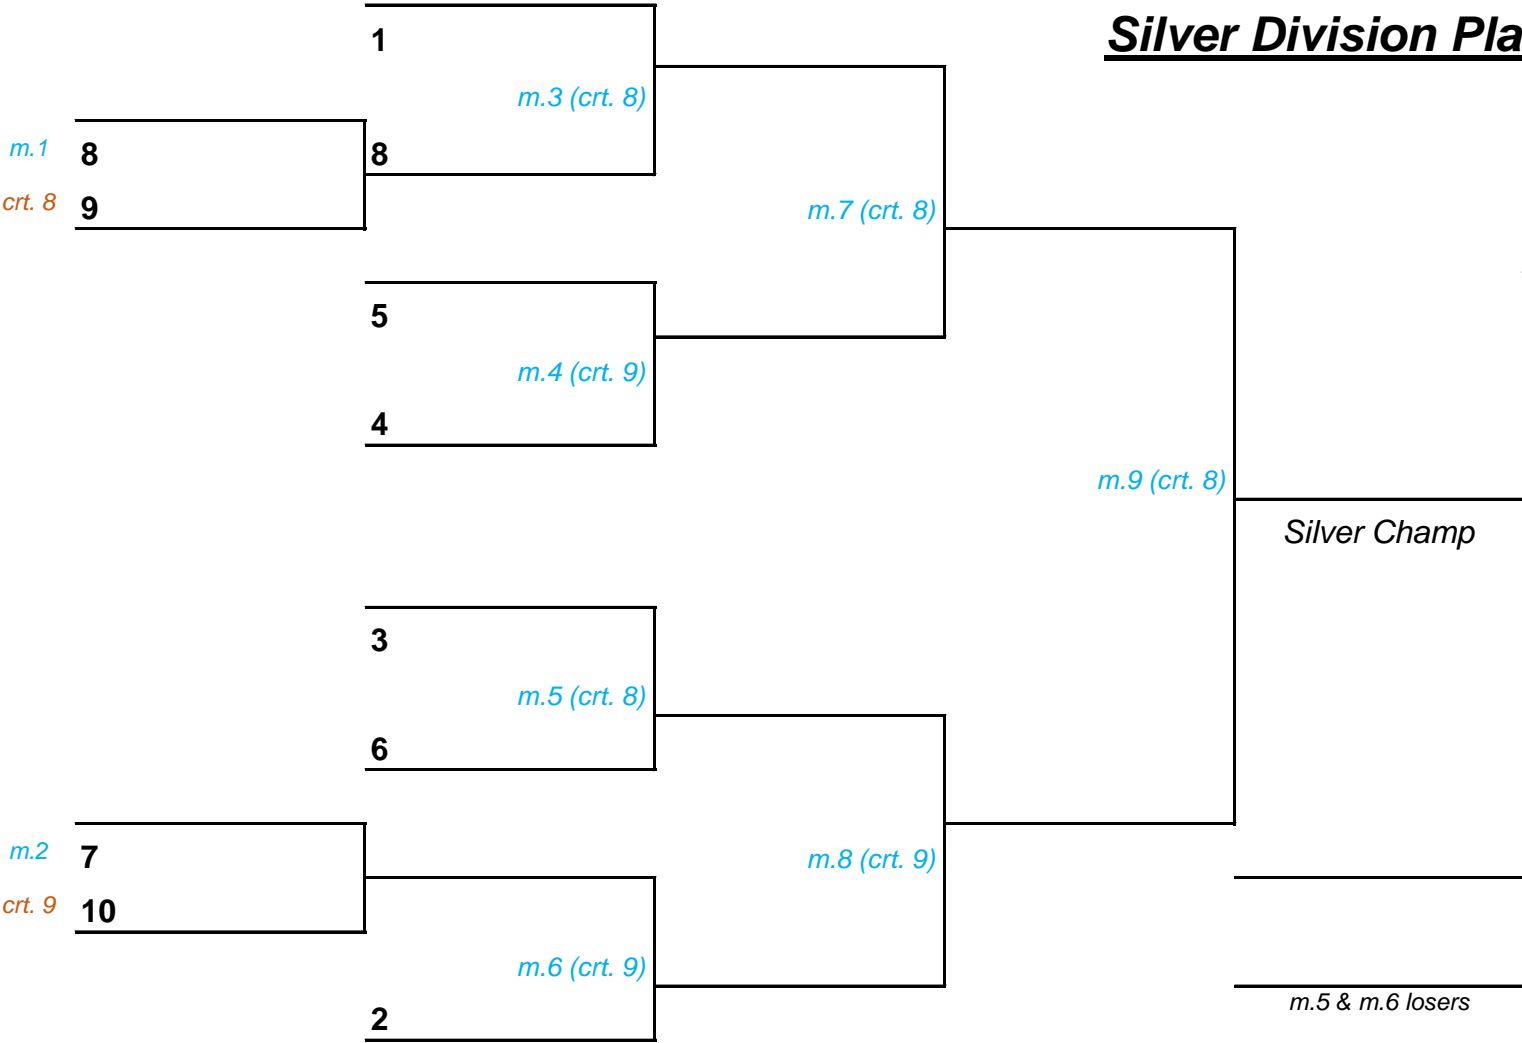

Gold Division Playoff Bracket

JV

each playoff match
is one set to 21 (no cap)
(loser stays to ref)

	12:30pm	1:00pm	1:30pm	2:00pm	2:30pm
Court	Round 1	Round 2	Round 3	Round 3	Round 4
4	m.1	m.5	m.9	m.13	m.15
5	m.2	m.6	m.10	m.14	m.16
6	m.3	m.7	m.11	n/a	n/a
7	m.4	m.8	m.12	n/a	n/a

Silver Division Playoff Bracket

JV

each playoff match
is one set to 21 (no cap)
(loser stays to ref)

Silver Champ

3rd Place (tie)

m.5 & m.6 losers

	12:30pm	1:00pm	1:30pm	2:00pm	2:30pm
Court	Round 1	Round 2	Round 3	Round 4	Round 5
8	m.1	m.3	m.5	m.7	m.9
9	m.2	m.4	m.6	m.8	n/a