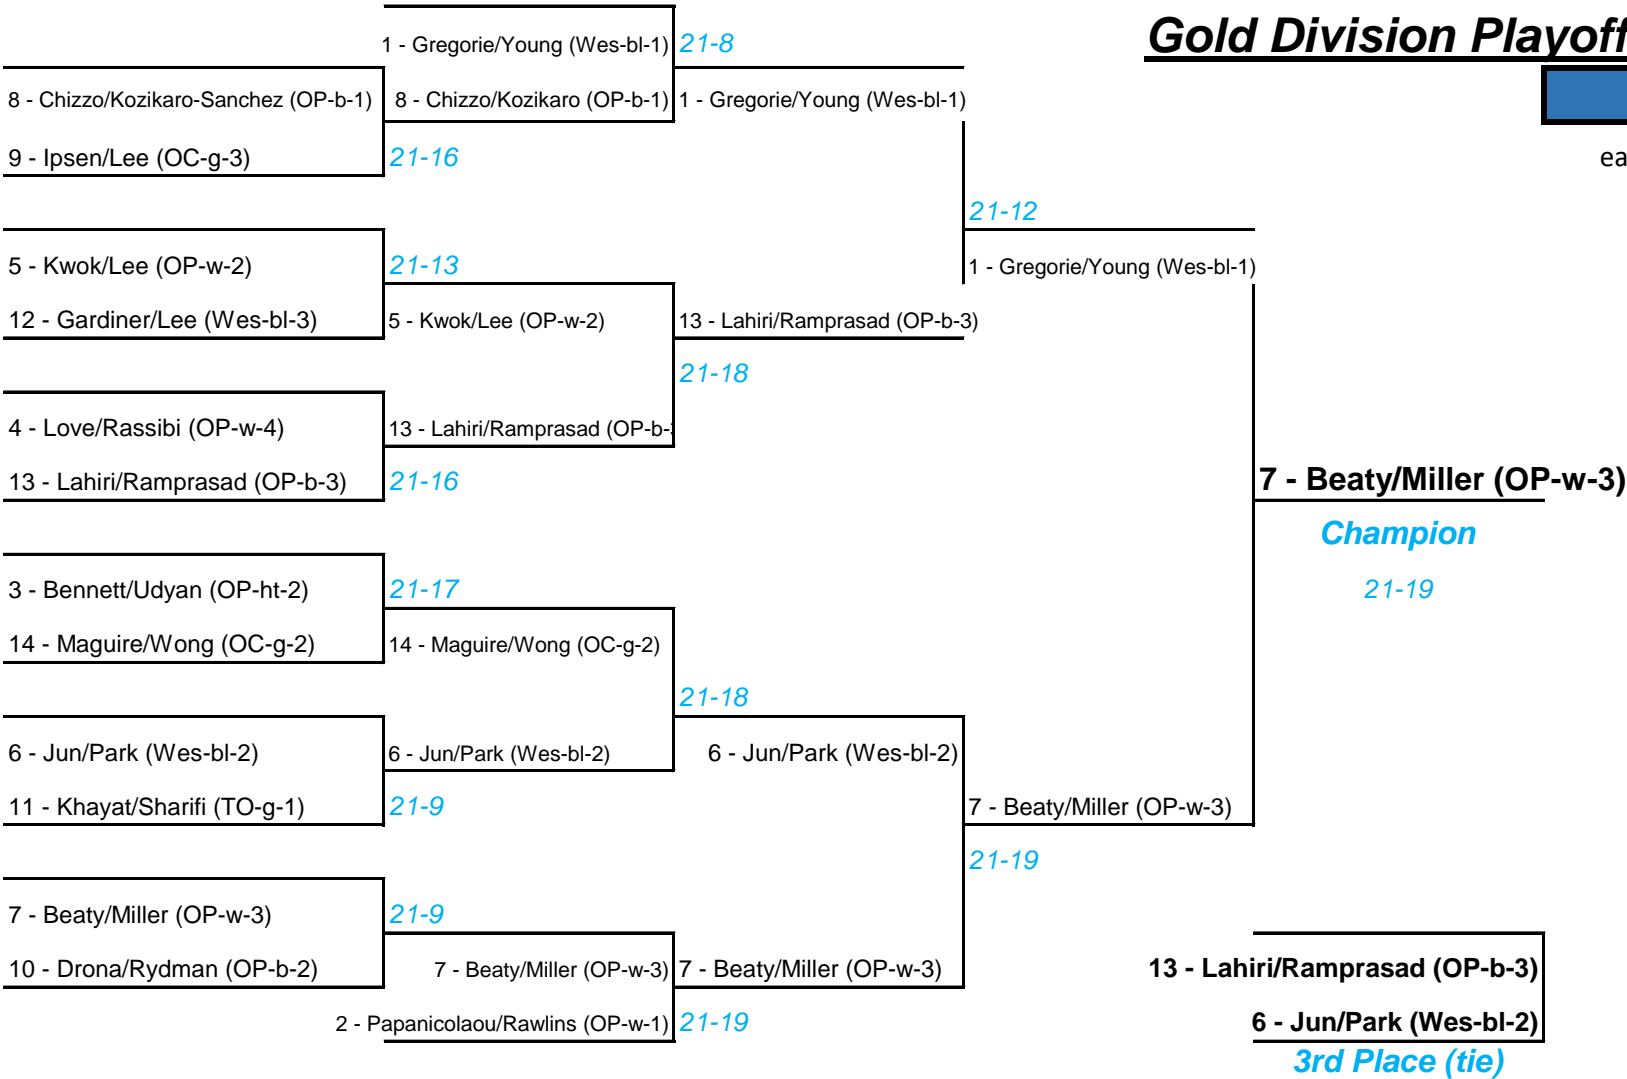

# Gold Division Playoff Bracket

**JV**

each playoff match  
is one set to 21  
(loser stays to ref)

## Silver Division Playoff Bracket

**JV**

first round is one set to 15

each match afterwards

is one set to 21

(loser stays to ref)