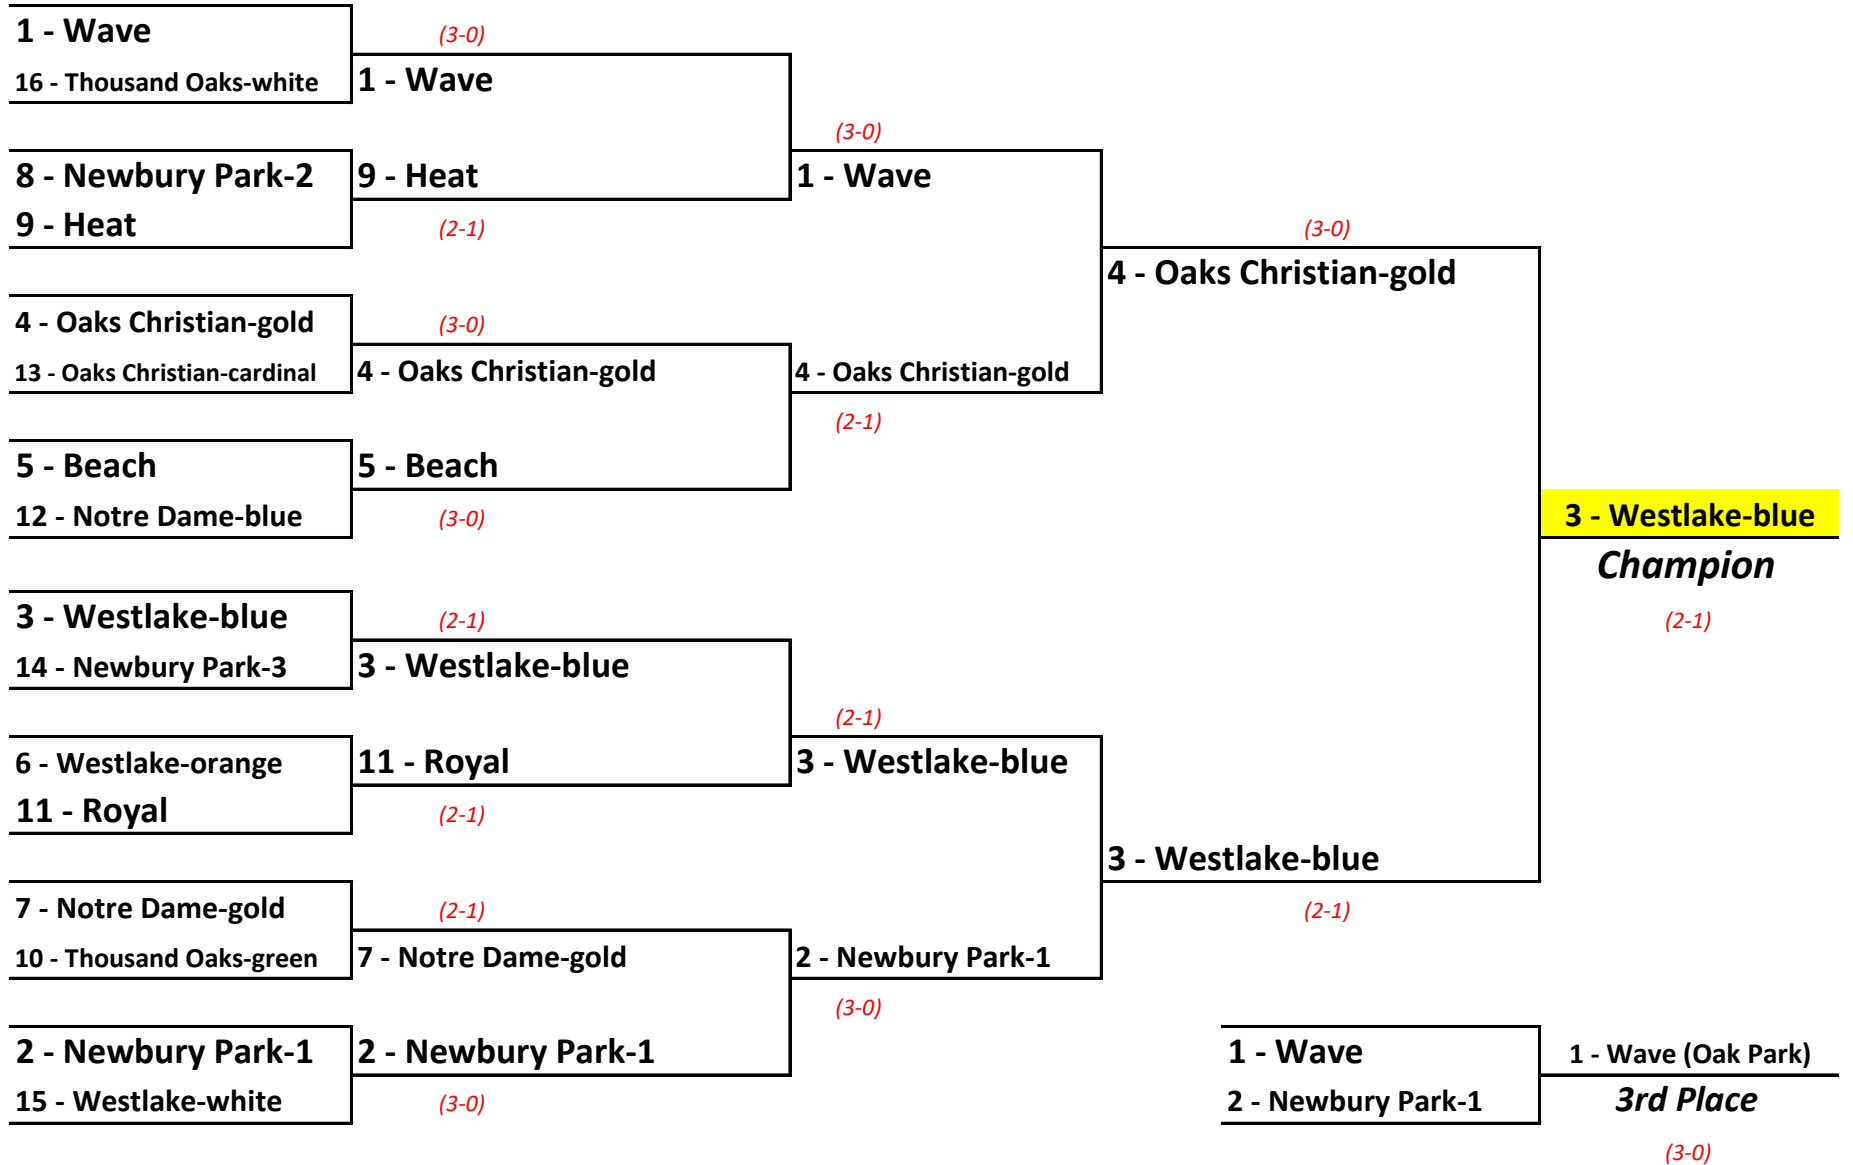

Marmonte Beach League - JV Playoff Bracket

Blue Division												Gold Division									
Varsity	Wave	Cal	OC-g	ND-g	NP-2	Heat	Roy-gr	TO-w	Wes-or	Roy-w	NP-1	TO-g	Wes-bl	Roy-gld	Beach	Ox	Ag	CAM/SV	ND-b	OC-c	
1	Wave (OP)		W 3-0	W 3-0	L 1-2	W 3-0	W 3-0	W 2-1	W 3-0	W 3-0	W 2-1		W 2-1	W 3-0		W 3-0		W 3-0			
2	Cal	L 0-3		L 0-3	L 1-2	L 1-2	L 0-3	L 0-3	W 2-1	L 1-2	W 2-1		L 0-3	L 0-3		L 0-3		L 0-3		L 0-3	
3	OC-gold	L 0-3	W 3-0		L 0-3	L 0-3	L 1-2	W 2-1	W 3-0	L 1-2	W 2-1	L 1-2	L 0-3	L 0-3		L 0-3				L 0-3	
4	ND-gold	W 2-1	W 2-1	W 3-0		W 3-0	W 2-1	W 3-0	W 3-0	W 3-0	W 3-0	W 3-0			W 2-1	W 3-0			W 3-0		W 3-0
5	NP-2	L 0-3	W 2-1	W 3-0	L 0-3		L 1-2	W 2-1	W 3-0	L 1-2	W 3-0		L 0-3		L 0-3	L 0-3			W 3-0		W 3-0
6	Heat (OP)	L 0-3	W 3-0	W 2-1	L 1-2	W 2-1		L 1-2	W 3-0	W 3-0	W 3-0	L 1-2		L 0-3			W 3-0	L 1-2		W 2-1	
7	Royal-green	L 1-2	W 3-0	L 1-2	L 0-3	L 1-2	W 2-1		W 3-0	W 3-0	W 3-0		W 2-1				W 3-0	L 1-2	W 3-0		W 3-0
8	TO-white	L 0-3	L 1-2	L 0-3	L 0-3	L 0-3	L 0-3		L 0-3	W 2-1	W 2-1	L 0-3			L 0-3	L 0-3		L 1-2	W 2-1		
9	Wes-orange	L 0-3	W 2-1	W 2-1	L 0-3	W 2-1	L 0-3	L 0-3	W 3-0		W 2-1		L 1-2		L 0-3		W 2-1			L 1-2	W 3-0
10	Royal-white	L 0-3	L 1-2	L 1-2	L 0-3	L 0-3	L 0-3	L 0-3	L 1-2	L 1-2				L 0-3		L 0-3		L 0-3		L 0-3	L 1-2

Gold Division												Blue Division									
Varsity	NP-1	TO-g	Wes-bl	Roy-gld	Beach	Ox	Ag	Cam/SV	ND-b	OC-c	Wave	Cal	OC-g	ND-g	NP-2	Heat	Roy-gr	TO-w	Wes-or	Roy-w	
1	NP-1		W 3-0	W 2-1	L 1-2	L 1-2	W 3-0	W 2-1	W 3-0	W 3-0	L 1-2		W 2-1	L 0-3		W 2-1		W 3-0			
2	TO-green	L 0-3		W 2-1	L 1-2	W 2-1	W 3-0	W 2-1	W 3-0	W 2-1	W 3-0		W 3-0	W 3-0		W 3-0		L 1-2		W 2-1	
3	Wes-blue	L 1-2	L 1-2		L 1-2	W 3-0	W 3-0	W 2-1	W 3-0	W 2-1	W 3-0	L 1-2	W 3-0	W 3-0		W 3-0					W 3-0
4	Royal-gold	W 2-1	W 2-1	W 2-1		W 2-1	W 3-0	W 2-1	W 2-1	W 3-0	W 3-0	L 0-3			L 1-2	W 3-0			W 3-0	W 3-0	
5	Beach (OP)	W 2-1	L 1-2	L 0-3	L 1-2		W 2-1	L 1-2	W 3-0	W 3-0	W 3-0		W 3-0		L 0-3	W 3-0			W 3-0		W 3-0
6	Oxnard	L 0-3	L 0-3	L 0-3	L 0-3	L 1-2		L 0-3	W 2-1	L 0-3	W 2-1	L 0-3		W 3-0			L 0-3	L 0-3		L 1-2	
7	Agoura	L 1-2	L 1-2	L 1-2	L 1-2	W 2-1	W 3-0		W 3-0	L 1-2	W 3-0		W 3-0			W 2-1	W 2-1	W 2-1			W 3-0
8	Cam / SV	L 0-3	L 0-3	L 0-3	L 1-2	L 0-3	L 1-2	L 0-3		L 0-3	L 0-3	L 0-3			L 0-3	L 0-3		L 0-3	L 1-2		
9	ND-blue	L 0-3	L 1-2	L 1-2	L 0-3	L 0-3	W 3-0	W 2-1	W 3-0		W 3-0		W 3-0	W 3-0			L 1-2			W 2-1	W 3-0
10	OC-cardinal	L 0-3	L 0-3	L 0-3	L 0-3	L 0-3	L 1-2	L 0-3	W 3-0	L 0-3				L 0-3	L 0-3		L 0-3		L 0-3		W 2-1