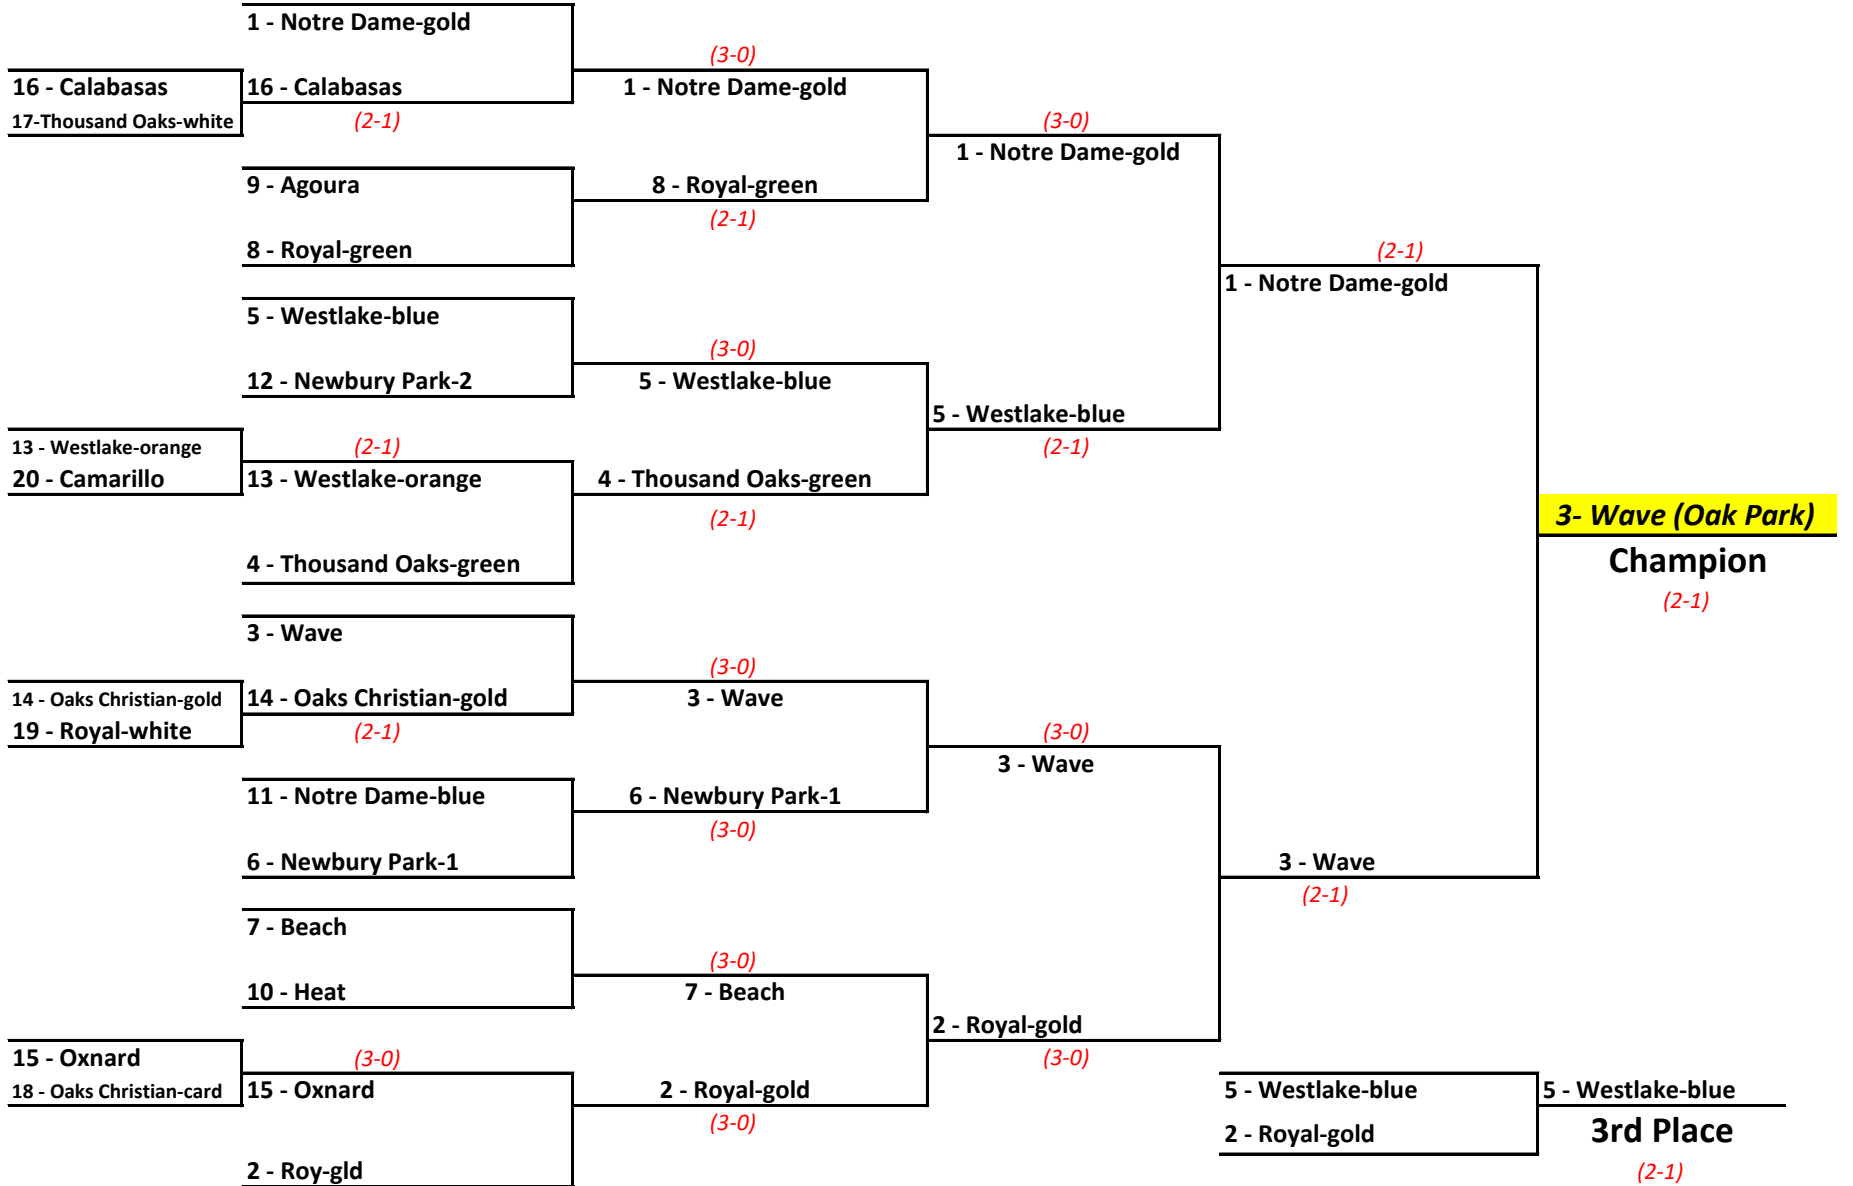

Marmonte Beach League Championships

rd.	Time	Level	Courts	Match (H vs A)	Ref	Ref #	Match #	Time	Level	Courts	Match (H vs A)	Ref	Ref #	Match #	rd.
	30-Sep	Championship	Will Rogers			Result	Scores	30-Sep	Championship	Will Rogers			Result	Scores	
1	8:00am	Var	1-2-3	Cal (16) vs TO-w (17)	Ag	Cal	2-1	8:00am	JV	10-11-12	Wave(1) vs TO-w(16)	ND-b	Wave	3-0	1
			4-5-6	Wes-o(13) v Cam(20)	OC-c	Wes-or	2-1			13-14-15	NP-2(8) vs Heat(9)	Roy	Heat	2-1	
			7-8-9	OC-g(14) vs Roy-w(19)	Ox	OC-g	2-1			19-20-21	OC-g(4) vs OC-c(13)	NP-3	OC-g	3-0	
2	8:50am	Var	1-2-3	ND-g (1) vs Cal (16)	TO-w	ND-g	3-0	8:50am	JV	10-11-12	Beach(5) v ND-b(12)	TO-w	Beach	3-0	2
			4-5-6	Roy-gr (8) vs Ag (9)	Cam	Roy-gr	2-1			13-14-15	Wes-bl(3) v NP-3(14)	NP-2	Wes-bl	2-1	
			7-8-9	Ox (15) vs OC-c (18)	Roy-w	Ox	3-0			19-20-21	Wes-or(6) v Roy(11)	OC-c	Roy	2-1	
Immediately following the 2nd round matches (near court 6), we will have a league photo including all teams & coaches															
3	9:50am	Var	1-2-3	Wes-bl(5) vs NP-2(12)	Cal	Wes-bl	3-0	9:50am	JV	10-11-12	Wave(1) vs Heat(9)	ND-b	Wave	3-0	3
			4-5-6	TO-g(4) vs Wes-or(13)	Ag	TO-g	2-1			13-14-15	NP-1(2) v Wes-w(15)	NP-3	NP-1	3-0	
			7-8-9	Wave(3) vs OC-g(14)	OC-c	Wave	3-0			19-20-21	ND-g(7) vs TO-g(10)	Wes-or	ND-g	2-1	
4	10:40am	Var	1-2-3	Roy-gld(2) vs Ox(15)	NP-2	Roy-gld	3-0	10:40am	JV	10-11-12	OC-g(4) vs Beach(5)	TO-g	OC-g	2-1	4
			4-5-6	NP-1(6) vs ND-b(11)	Wes-or	NP-1	3-0			13-14-15	Wes-bl(3) vs Roy(6)	Wes-w	Wes-bl	2-1	
			7-8-9	Beach(7) vs Heat(10)	OC-g	Beach	2-1			19-20-21	NP-1(2) vs ND-g(7)	Heat	NP-1	3-0	
5	11:30am	Var	1-2-3	ND-g (1) vs Roy-gr(8)	Ox	ND-g	3-0	11:30am	Var	10-11-12	Roy-gld(2) vs Beach	ND-b	Roy-gld	3-0	5
			4-5-6	TO-g(4) vs Wes-bl(5)	ND-b	Wes-bl	2-1	11:30am	JV	13-14-15	Wave(1) vs OC-g(4)	Beach	OC-g	3-0	5
			7-8-9	Wave(3) vs NP-1(6)	Heat	Wave	3-0	19-20-21	NP-1(2) vs Wes-bl(3)	Roy	Wes-bl	2-1	5		
6	12:20pm	Var	1-2-3	ND-g(1) vs Wes-bl(5)	Roy-gr	ND-g	2-1	12:20pm	JV	7-8-9	OC-g(4) vs Wes-bl(3)	ND-g	Wes-bl	2-1	6
			4-5-6	Roy-gld(2) vs Wave(3)	TO-g	Wave	2-1			10-11-12	NP-1(2) vs Wave(1)	ND-g	Wave	3-0	
7	1:10pm	Var	1-2-3	Roy-gld vs Wes-bl	NP-1	Wes-bl	2-1	1:10pm	JV	JV Awards Ceremony			Immediately after the JV Final (on court 7)		
			4-5-6	ND-g(1) vs Wave(3)	NP-1	Wave	2-1								
	2:00pm	Var	Varsity Award Ceremony		Immediately after the Varsity Final (on court 4)										

m.# = match # (example, m.1 is match #1)

follow seed numbers based on taking the lower seed if you win, and taking the higher seed if you lose.
(example, 12 seed beats the 5 seed, they become the 5 seed for the next round, & loser refs in 12 seed spot)

losing team stays to ref the next round

tie break procedures (regular season)

1	best overall record
2	most points
3	head to head
4	set win percent

Marmonte Beach League - Varsity Playoff Bracket