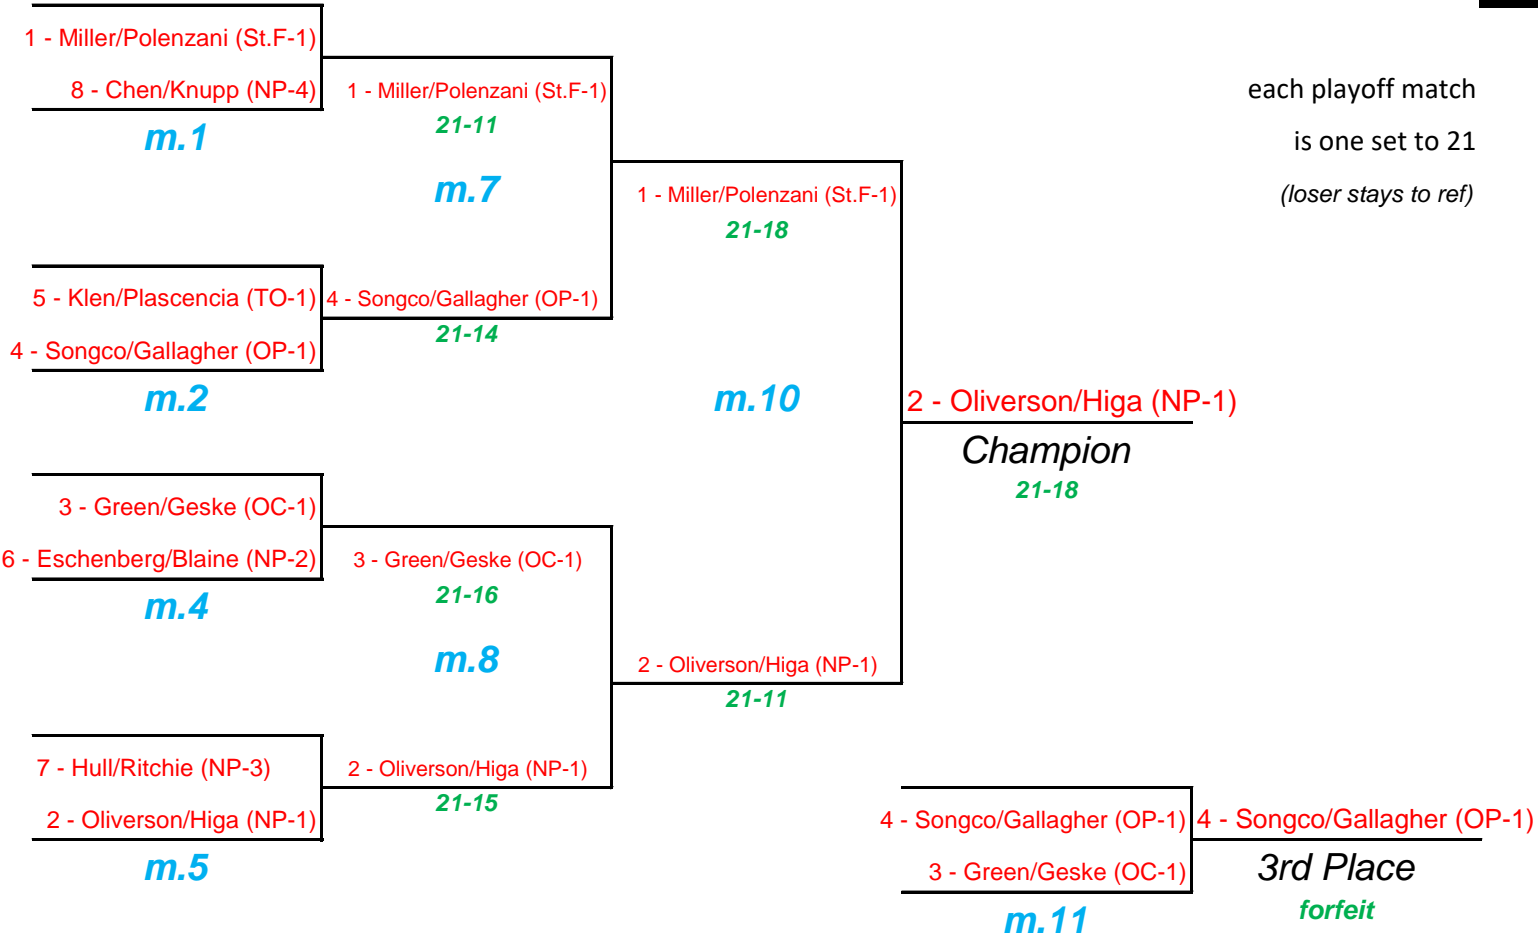

# Gold Division Playoff Bracket

## Varsity

	12:30pm	1:00pm	1:30pm	2:00pm
Court	Round 1	Round 2	Round 3	Round 3
3	m.1	m.4	m.7	m.10
2	m.2	m.5	m.8	m.11
1	m.3 (Silver)	m.6 (Silver)	m.9 (Silver)	m.12 (Silver)

each playoff match  
is one set to 21

# Silver Division Playoff Bracket