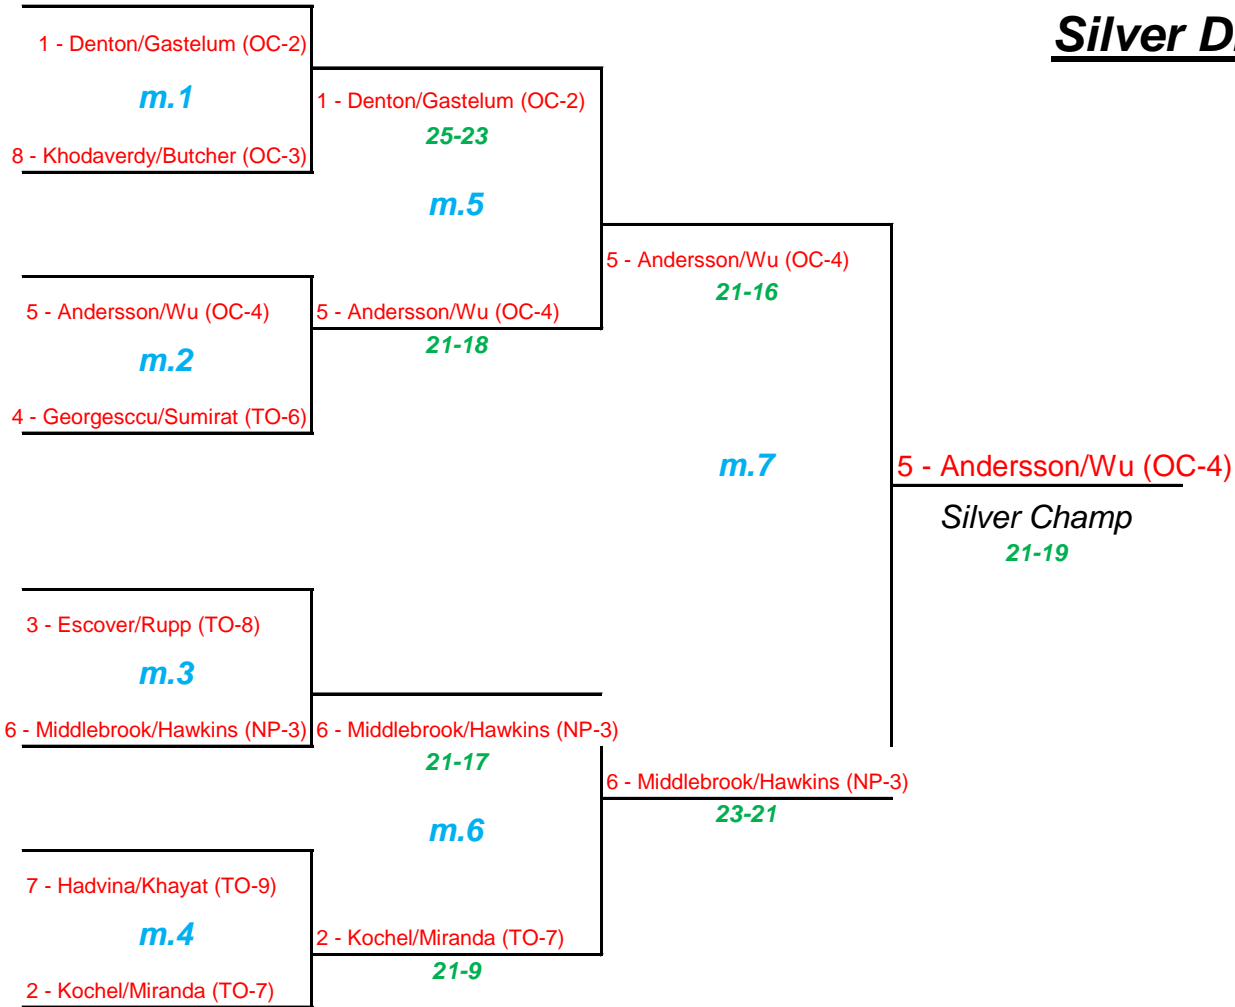

Silver Division Playoff Bracket

JV

each playoff match
is one set to 21
(loser stays to ref)

	12:30pm	1:00pm	1:30pm	2:00pm
Court	Round 1	Round 2	Round 3	Round 4
9	m.1	m.3	m.5	m.7
8	m.2	m.4	m.6