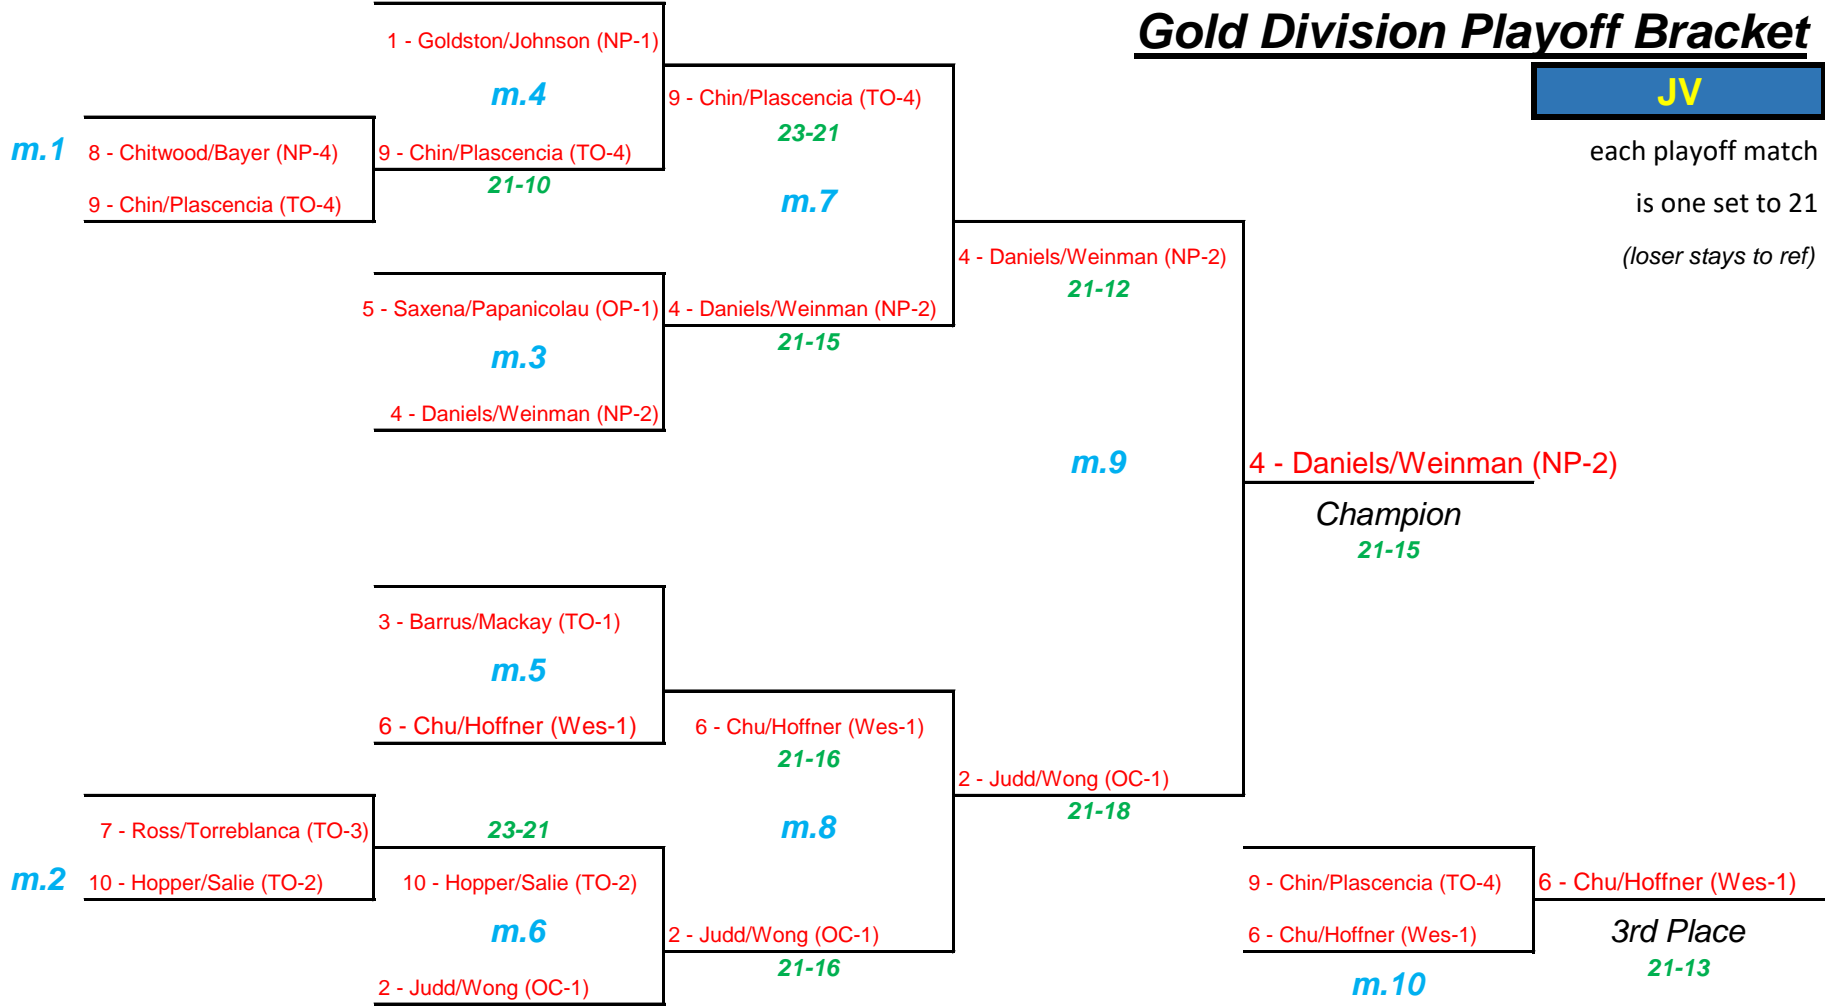

# Silver Division Playoff Bracket

## VARSITY

each playoff match  
is one set to 21  
(loser stays to ref)

	12:30pm	1:00pm	1:30pm	2:00pm
Court	<u>Round 1</u>	<u>Round 2</u>	<u>Round 3</u>	<u>Round 3</u>
3	<i>m.1 (Gold)</i>	<i>m.4 (Gold)</i>	<i>m.7 (Gold)</i>	<i>m.10 (Gold)</i>
2	<i>m.2 (Gold)</i>	<i>m.5 (Gold)</i>	<i>m.8 (Gold)</i>	<i>m.11 (Gold)</i>
1	m.3	m.6	m.9	m.12

each playoff match  
is one set to 21  
(no cap)

# Gold Division Playoff Bracket

**JV**

each playoff match  
is one set to 21  
(loser stays to ref)

	12:30pm	1:00pm	1:30pm	2:00pm
<b>Court</b>	<b>Round 1</b>	<b>Round 2</b>	<b>Round 3</b>	<b>Round 4</b>
6	m.1	m.4	m.7	m.9
5	m.2	m.5	m.8	m.10
4	m.3	m.6		