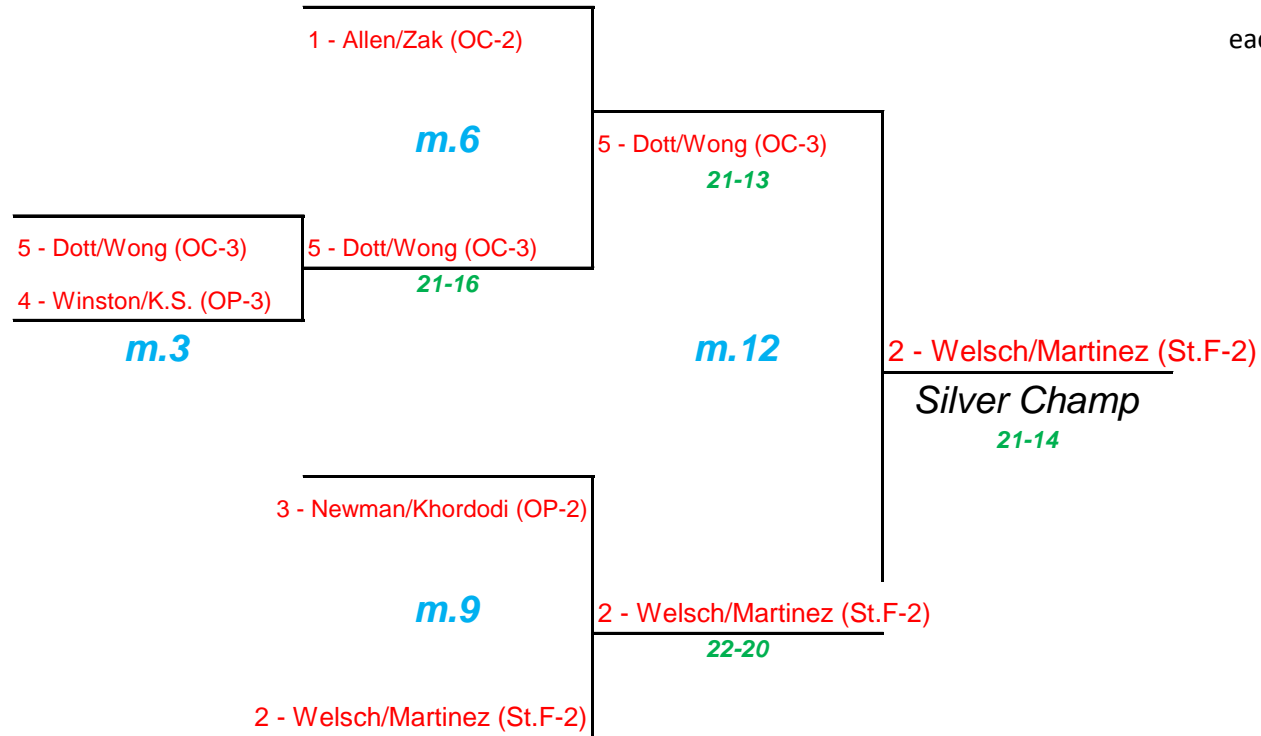

# Gold Division Playoff Bracket

## Varsity

	12:30pm	1:00pm	1:30pm	2:00pm
Court	Round 1	Round 2	Round 3	Round 3
3	m.1	m.4	m.7	m.10
2	m.2	m.5	m.8	m.11
1	m.3 (Silver)	m.6 (Silver)	m.9 (Silver)	m.12 (Silver)

each playoff match  
is one set to 21

# Silver Division Playoff Bracket

## VARSITY

each playoff match  
is one set to 21  
(loser stays to ref)

	12:30pm	1:00pm	1:30pm	2:00pm
Court	<u>Round 1</u>	<u>Round 2</u>	<u>Round 3</u>	<u>Round 3</u>
3	<i>m.1 (Gold)</i>	<i>m.4 (Gold)</i>	<i>m.7 (Gold)</i>	<i>m.10 (Gold)</i>
2	<i>m.2 (Gold)</i>	<i>m.5 (Gold)</i>	<i>m.8 (Gold)</i>	<i>m.11 (Gold)</i>
1	m.3	m.6	m.9	m.12