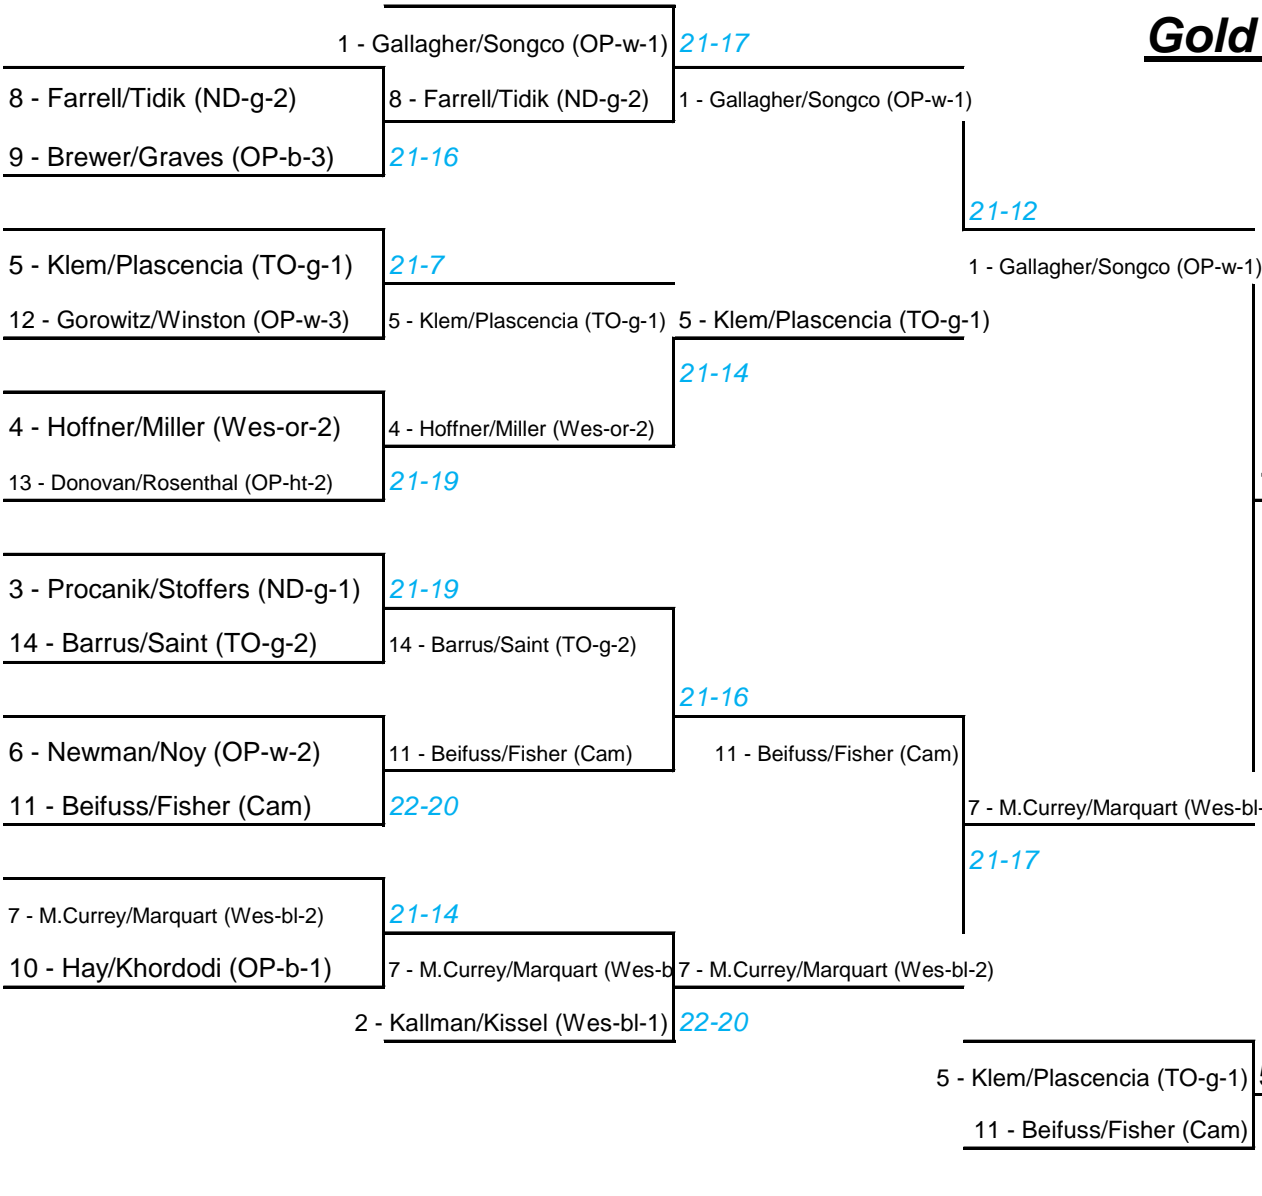

Gold Division Playoff Bracket

Varsity

each playoff match
is one set to 21
(loser stays to ref)

Silver Division Playoff Bracket

VARSITY

first round is one set to 15
 each match afterwards
 is one set to 21
(loser stays to ref)

8 - Honea/Inthavong (OP-b-2)

Silver Champion

21-17

5 - Soper/Chu (Wes-or-3)

6 - Nicks/Saxena (OP-ht-1)

3rd Place (tie)