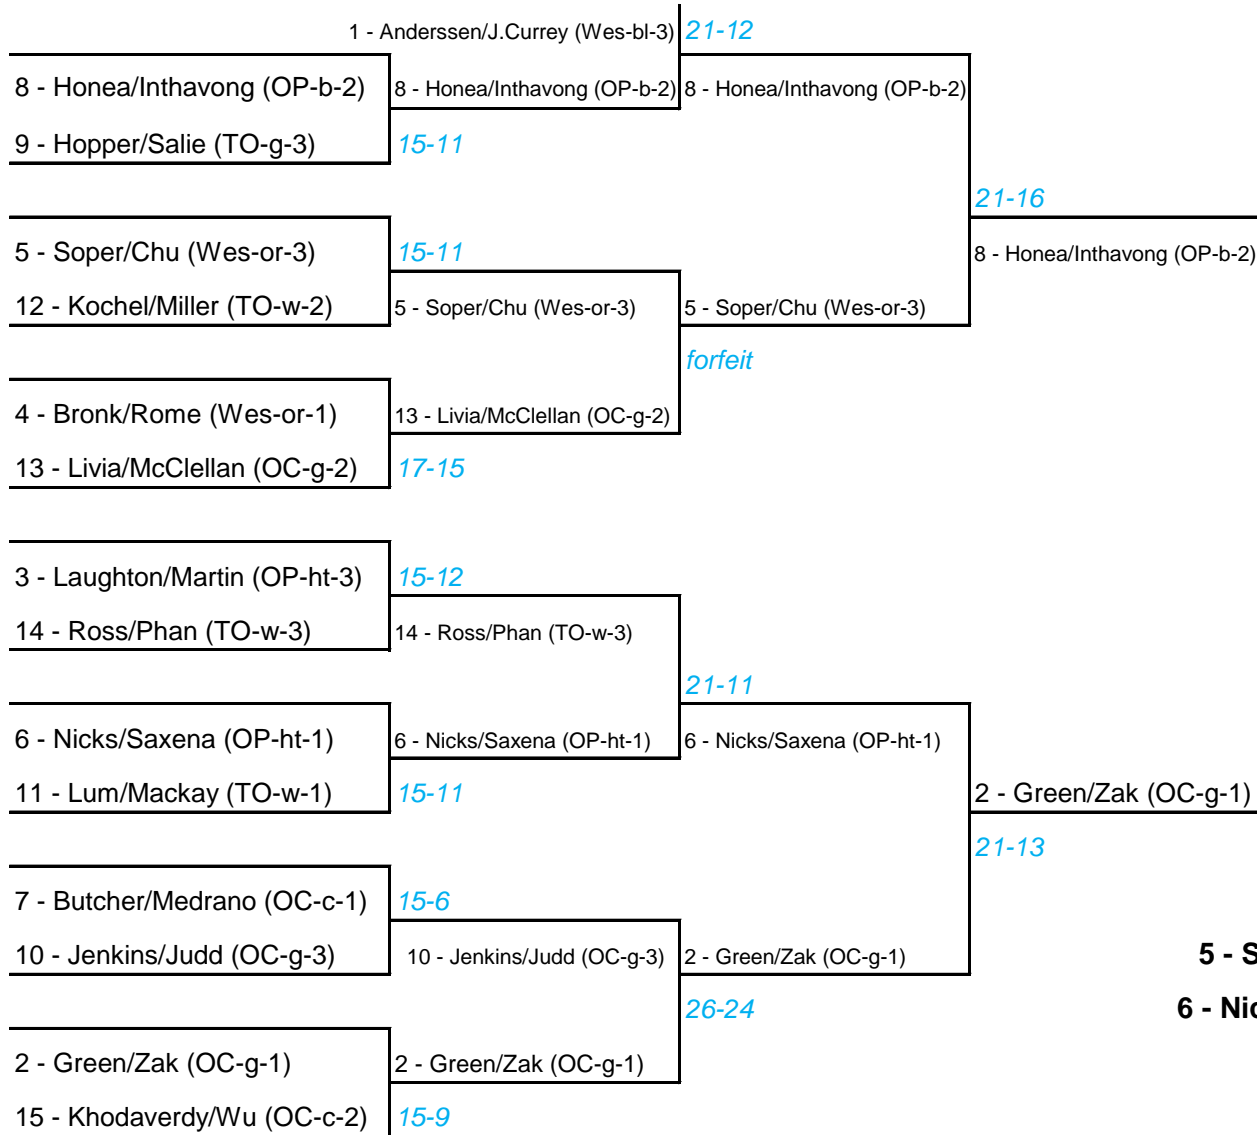

Gold Division Playoff Bracket

Varsity

each playoff match
is one set to 21
(loser stays to ref)

Silver Division Playoff Bracket

VARSITY

first round is one set to 15
 each match afterwards
 is one set to 21
(loser stays to ref)

8 - Honea/Inthavong (OP-b-2)

Silver Champion

21-17

5 - Soper/Chu (Wes-or-3)

6 - Nicks/Saxena (OP-ht-1)

3rd Place (tie)