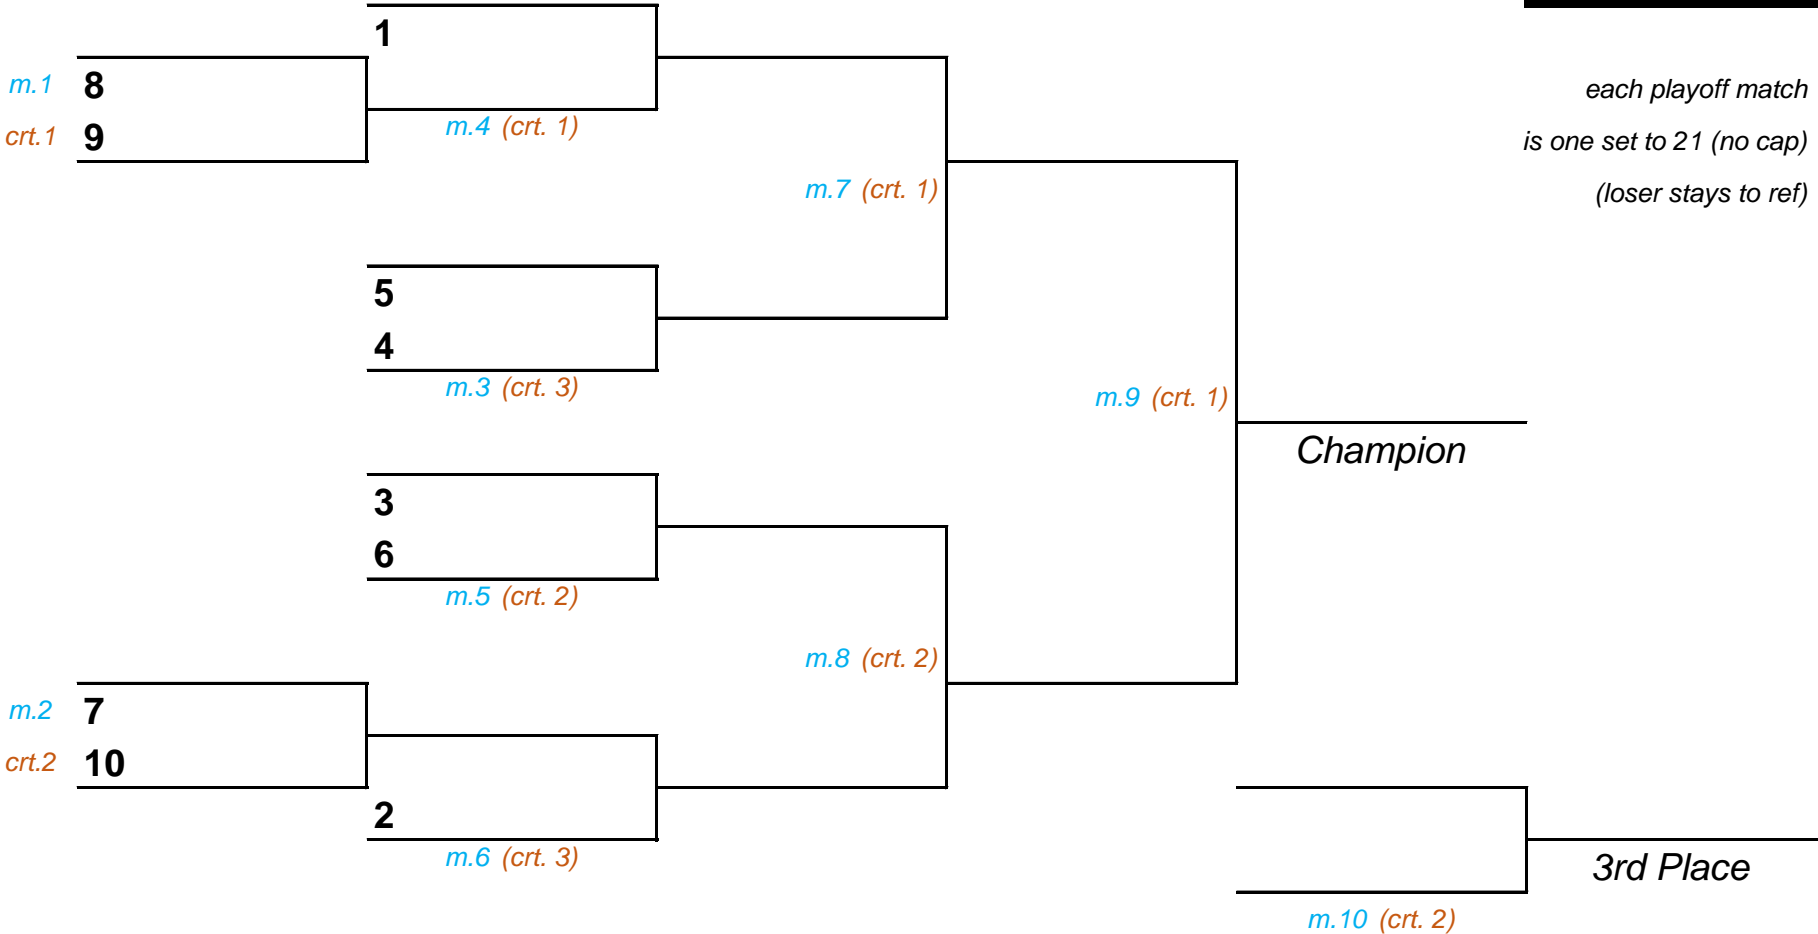

# Gold Division Playoff Bracket

## VARSITY

each playoff match  
is one set to 21 (no cap)  
(loser stays to ref)

	12:30pm	1:00pm	1:30pm	2:00pm
Court	Round 1	Round 2	Round 3	Round 3
1	m.1	m.4	m.7	m.9
2	m.2	m.5	m.8	m.10
3	m.3	m.6	n/a	n/a